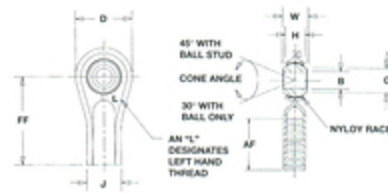

Alinabal Motion Transfer Devices

28 Woodmont Road

Milford, CT 06460 US

Tel: 203.877.3241 • Fax: 203.877.3745

Email: info@alinabalmtd.com • Website: www.alinabalmtd.com

KP Series Rod Ends

Economical stamped steel housing, steel ball, nylon race.

Results 1 - 8 of 8

Item #	Thread Type	Ball Bore B	Ball Width W	Base to Center FF/FM	Head Diameter D	Thread UNF-2 Class	Ultimate (Radial) Static Load Rating
KPF-5-G	Female Right Hand Thread	0.3125 in	0.437 in	1.375 in	1.0150 in	5/16"-24	2300 lb
KPF-6-G	Female Right Hand Thread	0.3750 in	0.500 in	1.625 in	1.1250 in	3/8"-24	3000 lb
KPF-8-G	Female Right Hand Thread	0.5000 in	0.625 in	2.125 in	1.4700 in	1/2"-20	6100 lb
KPFL-5-G	Female Left Hand Thread	0.3125 in	0.437 in	1.375 in	1.0150 in	5/16"-24	2300 lb
KPFL-6-G	Female Left Hand Thread	0.3750 in	0.500 in	1.625 in	1.1250 in	3/8"-24	3000 lb
KPFL-8-G	Female Left Hand Thread	0.5000 in	0.625 in	2.125 in	1.4700 in	1/2"-20	6100 lb
KPFS-6-G	Female Right Hand Thread	N/A	0.500 in	1.625 in	1.1250 in	3/8"-24	1500 lb
KPFS-6-GR	Female Right Hand Thread	N/A	0.500 in	1.625 in	1.1250 in	3/8"-24	2400 lb