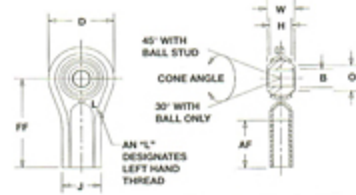

Results 1 - 25 of 30

Item #	Thread Type	Ball Bore B	Ball Width W	Base to Center FF/FM	Head Diameter D	Thread UNF-2 Class	Ultimate (Radial) Static Load Rating
KF-3-G	Female Right Hand Thread	0.1900 in	0.312 in	1.062 in	0.7500 in	10"-32	1000 lb
KF-4-G	Female Right Hand Thread	0.2500 in	0.375 in	1.312 in	0.8500 in	1/4"-28	1900 lb
KF-5-G	Female Right Hand Thread	0.3125 in	0.437 in	1.375 in	1.0150 in	5/16"-24	2300 lb
KF-6-G	Female Right Hand Thread	0.3750 in	0.500 in	1.625 in	1.1250 in	3/8"-24	3000 lb
KF-8-G	Female Right Hand Thread	0.5000 in	0.625 in	2.125 in	1.4700 in	1/2"-20	6100 lb
KFL-3-G	Female Left Hand Thread	0.1900 in	0.312 in	1.062 in	0.7500 in	10"-32	1000 lb
KFL-4-G	Female Left Hand Thread	0.2500 in	0.375 in	1.312 in	0.8500 in	1/4"-28	1900 lb
KFL-5-G	Female Left Hand Thread	0.3125 in	0.437 in	1.375 in	1.0150 in	5/16"-24	2300 lb
KFL-6-G	Female Left Hand Thread	0.3750 in	0.500 in	1.625 in	1.1250 in	3/8"-24	3000 lb
KFL-8-G	Female Left Hand Thread	0.5000 in	0.625 in	2.125 in	1.4700 in	1/2"-20	6100 lb
KFS-3-G	Female Right Hand Thread	N/A	0.312 in	1.062 in	0.7500 in	10"-32	250 lb
KFS-3-GR	Female Right Hand Thread	N/A	0.312 in	1.062 in	0.7500 in	10"-32	350 lb
KFS-4-G	Female Right Hand Thread	N/A	0.375 in	1.312 in	0.8500 in	1/4"-28	550 lb