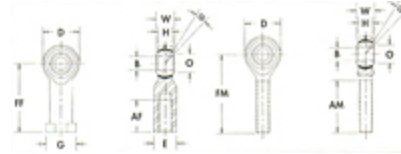

Results 1 - 25 of 114

Item #	Thread Type	Ball Bore B	Ball Width W	Base to Center FF/FM	Head Diameter D	Thread UNF-2 Class	Ultimate (Radial) Static Load Rating
PM-3-G	Male Right Hand Thread	0.1900 in	0.312 in	1.250 in	0.6250 in	10"-32	1150 lb
PM-4-G	Male Right Hand Thread	0.2500 in	0.375 in	1.562 in	0.7500 in	1/4"-28	1600 lb
PM-5-G	Male Right Hand Thread	0.3125 in	0.437 in	1.875 in	0.8750 in	5/16"-24	2700 lb
PM-6-G	Male Right Hand Thread	0.3750 in	0.500 in	1.938 in	1.0000 in	3/8"-24	3200 lb
PM-7-G	Male Right Hand Thread	0.4375 in	0.562 in	2.125 in	1.1250 in	7/16"-20	3750 lb
PM-8-G	Male Right Hand Thread	0.5000 in	0.625 in	2.438 in	1.3120 in	1/2"-20	5800 lb
PM-10-G	Male Right Hand Thread	0.6250 in	0.750 in	2.625 in	1.5000 in	5/8"-18	7050 lb
PM-12-G	Male Right Hand Thread	0.7500 in	0.875 in	2.875 in	1.7500 in	3/4"-16	8800 lb
PML-3-G	Male Left Hand Thread	0.1900 in	0.312 in	1.250 in	0.6250 in	10"-32	1150 lb
PML-4-G	Male Left Hand Thread	0.2500 in	0.375 in	1.562 in	0.7500 in	1/4"-28	1600 lb
PML-5-G	Male Left Hand Thread	0.3125 in	0.437 in	1.875 in	0.8750 in	5/16"-24	2700 lb
PML-6-G	Male Left Hand Thread	0.3750 in	0.500 in	1.938 in	1.0000 in	3/8"-24	3200 lb